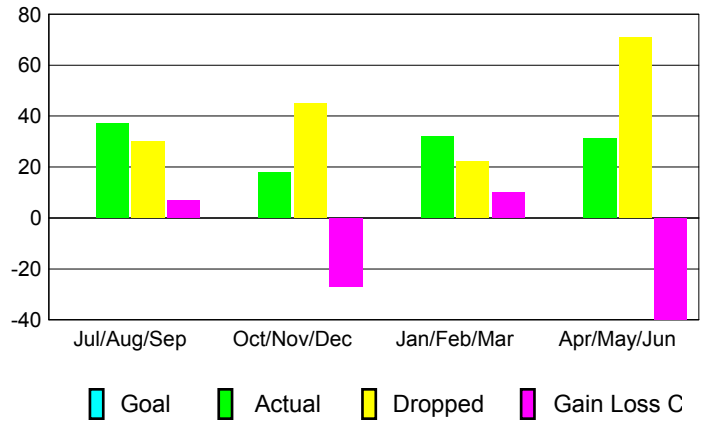

GMT: **MICHAEL BUTLER**

Location: **MISSOURI**

GMT CA: **1**

**CLUBS**

Month	New Club Goal	Actual New Clubs	Actual Dropped Clubs	Gain/Loss of Clubs
<b>2012-2013</b>				
Jul/Aug/Sep	0	0	0	0
Oct/Nov/Dec	0	0	0	0
Jan/Feb/Mar	0	0	0	0
Apr/May/Jun	0	0	0	0
<b>Totals</b>	<b>0</b>	<b>0</b>	<b>0</b>	<b>0</b>

**Club Results 2012-2013**

Goal, New, Dropped, Gain/Loss

**YTD Status Quo Clubs 2012-2013**

Status Quo Clubs Compared to Status Quo Members

**Club Gain/Loss 2012-2013**

**MEMBERSHIP**

Month	Net Memb Goal	Actual New Memb	Actual Dropped Memb	Gain/Loss of Memb
<b>2012-2013</b>				
Jul/Aug/Sep	0	37	30	7
Oct/Nov/Dec	0	18	45	-27
Jan/Feb/Mar	0	32	22	10
Apr/May/Jun	0	31	71	-40
<b>Totals</b>	<b>0</b>	<b>118</b>	<b>168</b>	<b>-50</b>

**Membership Results 2012-2013**

Goal, New, Dropped, Gain/Loss

**Gender Comparison 2012-2013**

**Membership Gain/Loss 2012-2013**